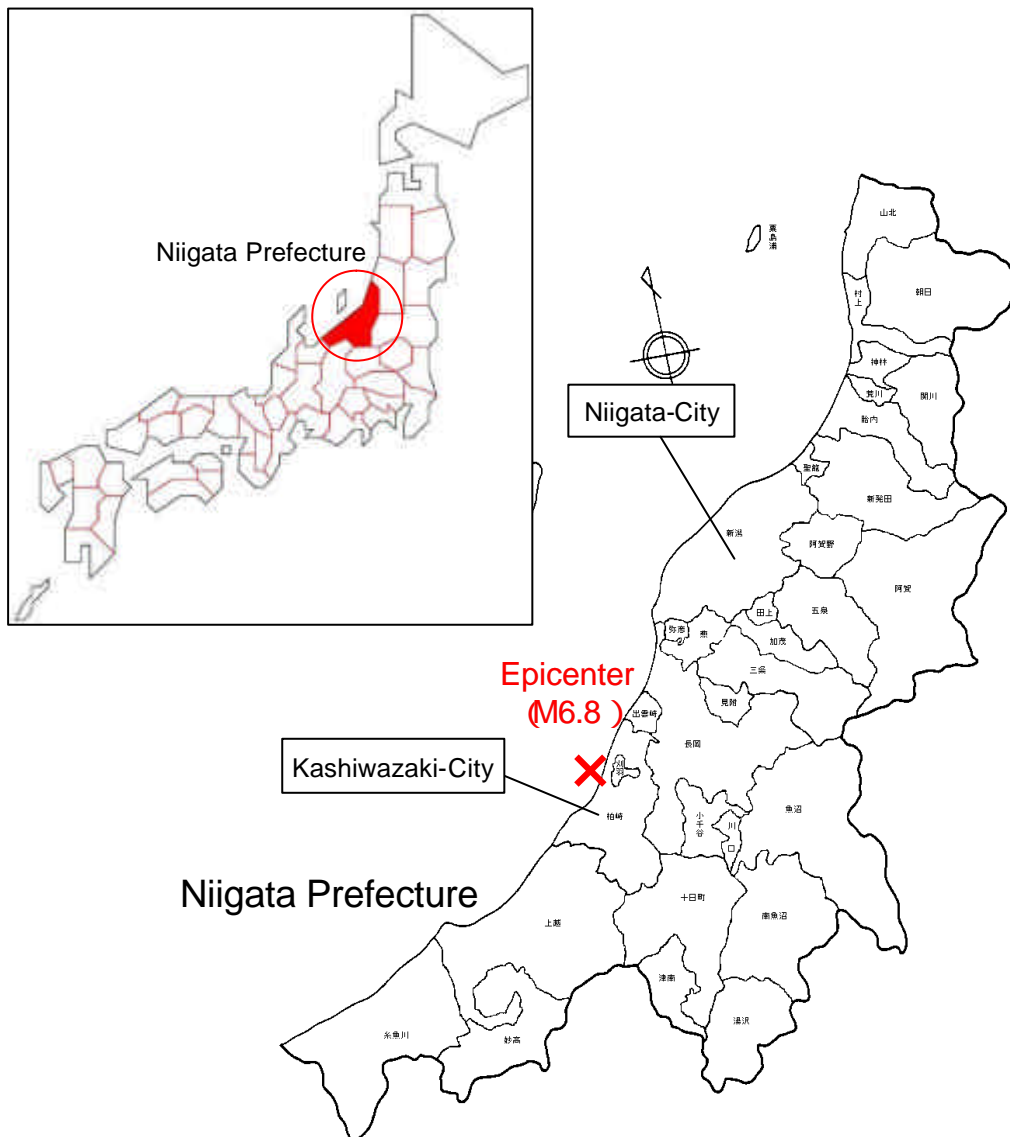

The Niigataken Chuetsu-oki Earthquake in 2007

Outline

Date :July 16, 2007 AM10:13

Epicenter :Around 60km from Niigata City to southwest

Scale :M6.8

Depth of epicenter :About 17km

Ohmigawa, Kashiwazaki-City, Niigata Prefecture

Yoneyama-Town, Kashiwazaki-City, Niigata Prefecture